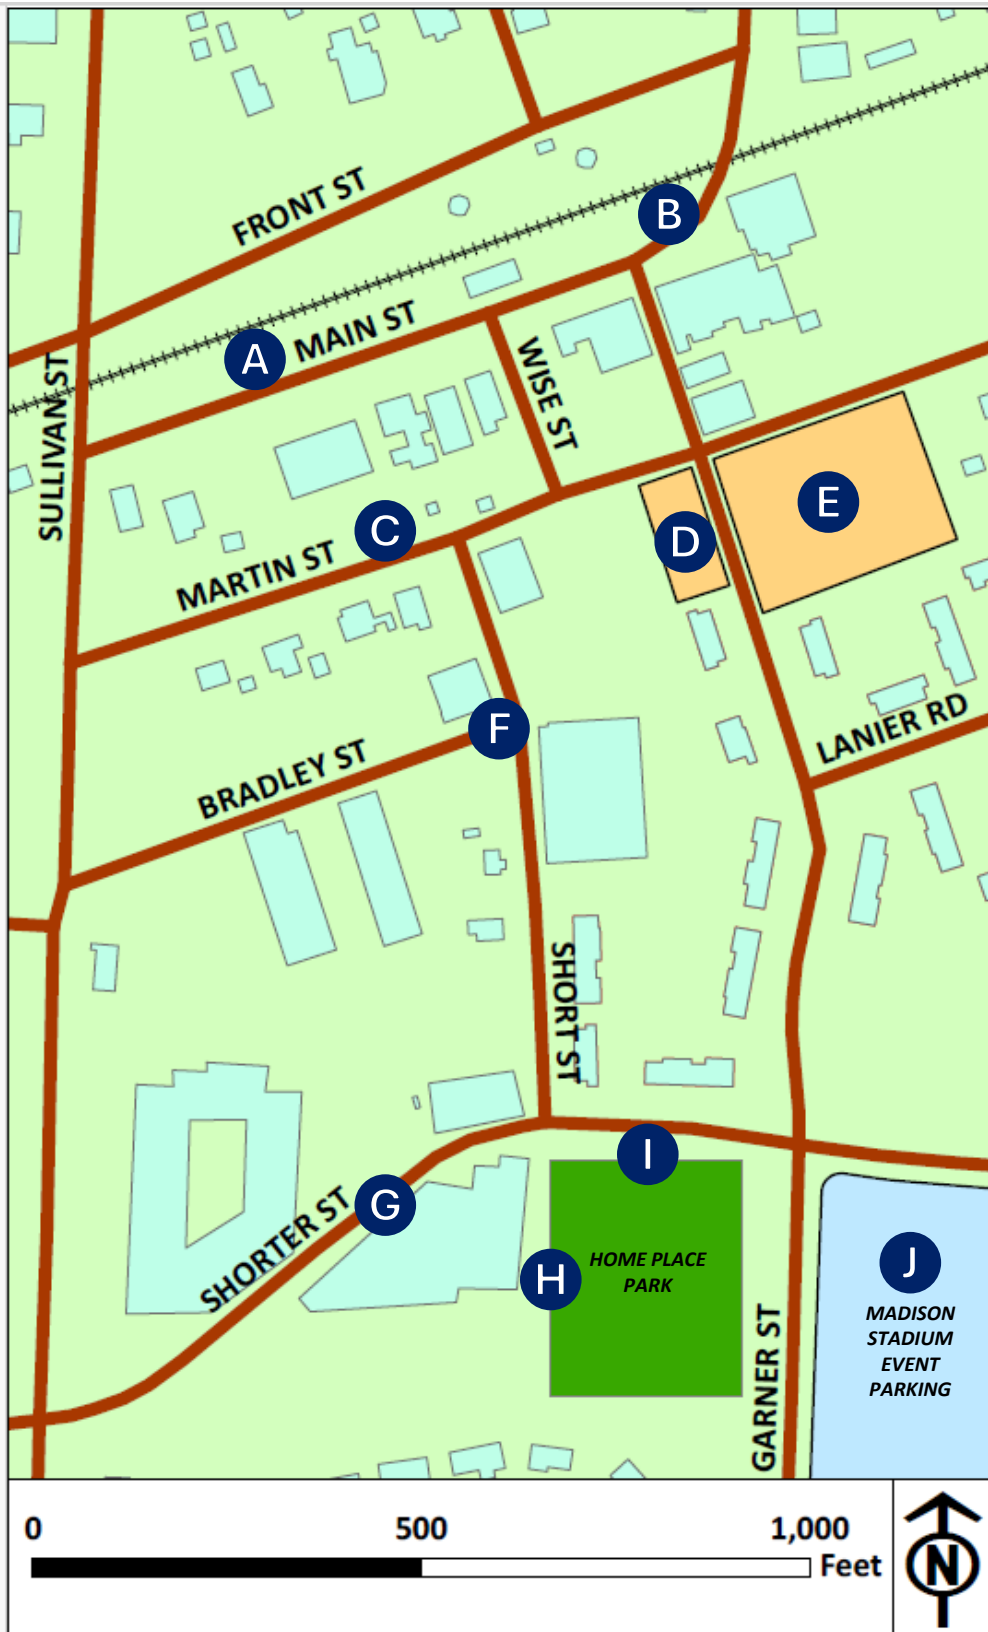

Free Public Parking in Downtown Madison

- A** Main St (west) on both sides of the road
55 spaces (including 4 ADA spaces)
- B** Main St (east) on both sides of the road
33 spaces (including 4 ADA spaces)
- C** Martin St parallel parking on north side of the road, facing west
26 spaces
- D** Public parking lot
17 spaces (including 2 ADA spaces)
- E** Public parking lot
86 spaces (including 3 ADA spaces)
- F** Short St parallel parking on west side of the road, facing south
10 spaces
- G** Shorter Street both sides of the road
20 spaces
- H** Home Place Park (west) adjacent to park
12 spaces
- I** Home Place Park (north) adjacent to park
8 spaces
- J** Madison Stadium
1,000+ spaces available for events

For more information about businesses in Downtown Madison:

[//www.findmoremadison.com/downtown-madison](http://www.findmoremadison.com/downtown-madison)

TOTAL: 267 FREE PUBLIC PARKING SPACES*
+
1,000+ ADDITIONAL SPACES AVAILABLE FOR EVENT PARKING